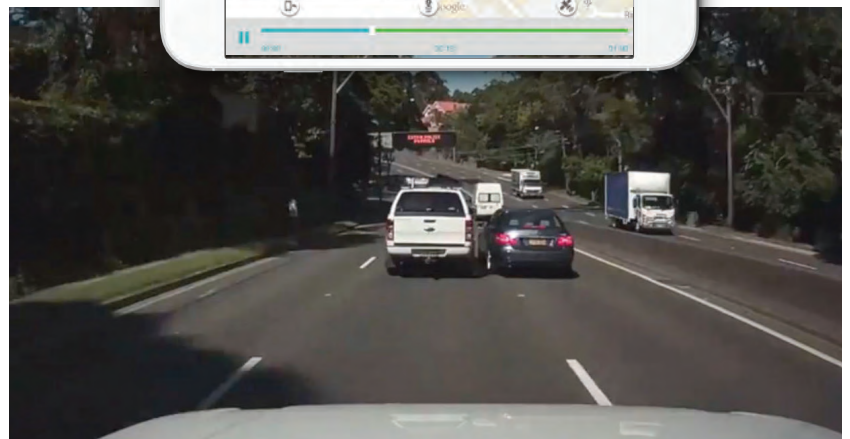

[#]Some vehicles may also require the Optional Power Management System to enable Parking Mode.

*Warranty terms, conditions and exclusions apply.